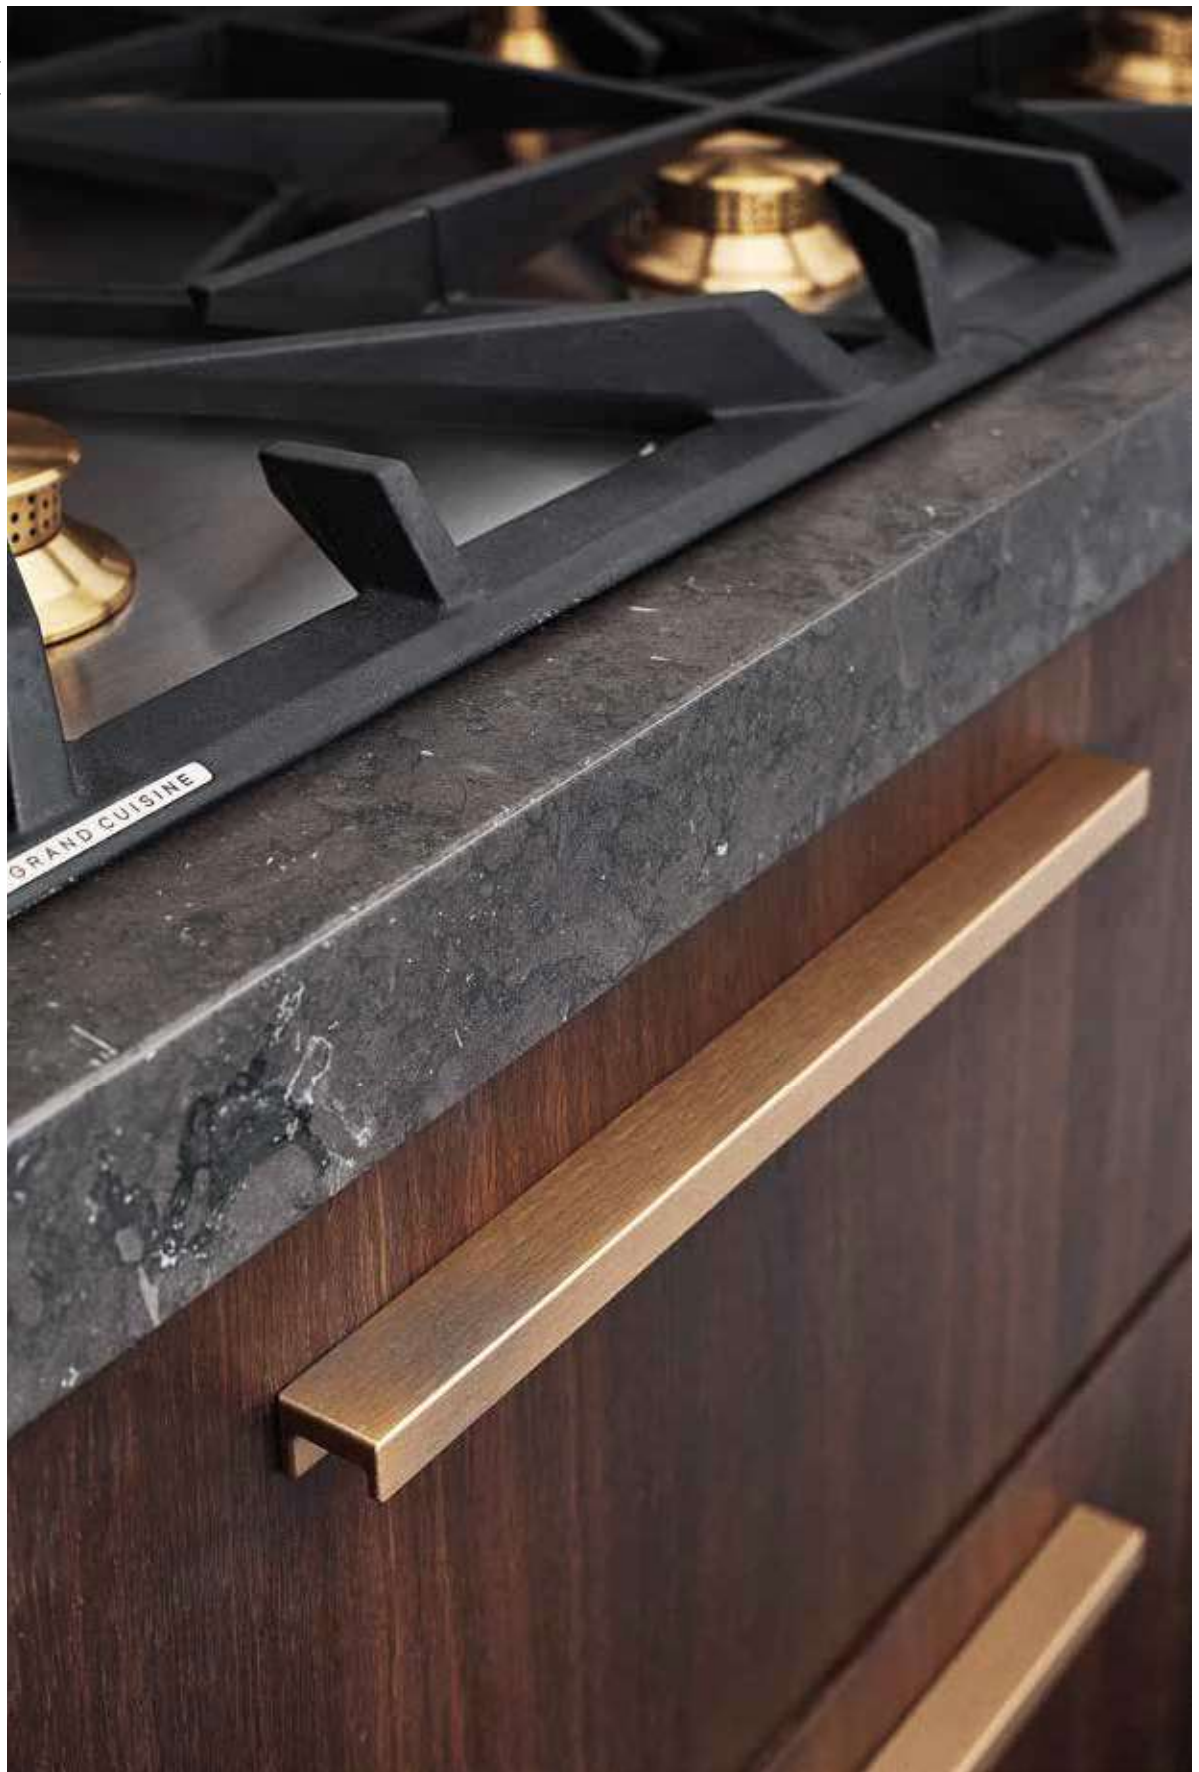

Station
43762C32C

Design Kamper Form

Material Aluminium

Finish

31 - Brushed brass /

66 - Inox look /

76 - Brushed matt black /

Centre distance 320

Length 350

Width 22

Height 25

018.19 collection

Station
43762CC32

Design Kamper Form
Material Aluminium
Finish
31 - Brushed brass /
66 - Inox look /
76 - Brushed matt black /
Centre distance 32
Length 44
Width 22
Height 25

Station
43762CC32

Design Kamper Form
Material Aluminium
Finish
31 - Brushed brass /
66 - Inox look /
76 - Brushed matt black /
Centre distance 32
Length 44
Width 22
Height 25

Station
43762C32C

Design Kamper Form
Material Aluminium
Finish
31 - Brushed brass /
66 - Inox look /
76 - Brushed matt black /
Centre distance 320
Length 350
Width 22
Height 25

Station
43762C16C

Design Kamper Form
Material Aluminium
Finish
31 - Brushed brass /
66 - Inox look /
76 - Brushed matt black /
Centre distance 160
Length 190
Width 22
Height 25