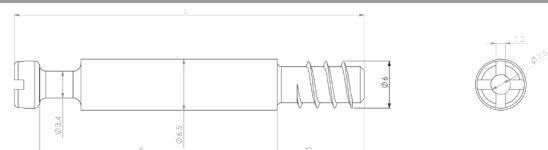

### Ø 15 MM Eccentric G&G

Art. No.	Ø, mm	L, mm	H, mm	A, mm	l, mm	Finish	Price for	Price with VAT
GG.28620.12/100	15	10,2	10,0	12	6	Raw	100 pcs.	3,93
GG.28620.16/100	15	12,4	12,2	16	8	Raw	100 pcs.	3,93
GG.28620.18/100	15	13,2	13,0	18	9	Raw	100 pcs.	4,07
GG.28620.23/100	15	17,0	16,3	23	11,5	Zinc plated	100 pcs.	5,20

### Easy-fix quick assembly dowel G&G

Art. No.	Ø, mm	TL, mm	BS, mm	Finish	Price for	Price, with VAT
GG.57272.24/100	8	34,4	19	Zinc plated	100 pcs.	6,78
GG.57272.34/100	8	44,4	29	Zinc plated	100 pcs.	6,98

### Euro-bolt G&G

Art. No.	Ø, mm	TL, mm	BS, mm	X, mm	Finish	Price for	Price, with VAT
GG.10953.34/100	7,50	42,9	30,3	10,5	Zinc plated	100 pcs.	4,38
GG.10953.34.8/100	7,50	40,9	30,3	8,5	Zinc plated	100 pcs.	5,27

### PIR'TAS EKSCENTRIKUI, SAVISRIEGIS

Art. No.	G, mm	S, mm	L, mm	Finish	Price for	Price, with VAT
GG.17165.34/100	11,0	30,3	44,4	Zinc plated	100 vnt.	6,74