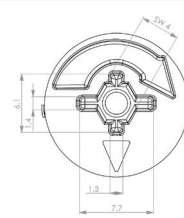

### Ø 15 MM Eccentric G&G

Art. No.	Ø, mm	L, mm	H, mm	A, mm	l, mm	Finish	Price for	Price with VAT
GG.28620.12/100	15	10,2	10,0	12	6	Raw	100 pcs.	3,93
GG.28620.16/100	15	12,4	12,2	16	8	Raw	100 pcs.	3,93
GG.28620.18/100	15	13,2	13,0	18	9	Raw	100 pcs.	4,07
GG.28620.23/100	15	17,0	16,3	23	11,5	Zinc plated	100 pcs.	5,20

### Easy-fix quick assembly dowel G&G

Art. No.	Ø, mm	TL, mm	BS, mm	Finish	Price for	Price, with VAT
GG.57272.24/100	8	34,4	19	Zinc plated	100 pcs.	6,78
GG.57272.34/100	8	44,4	29	Zinc plated	100 pcs.	6,98

### Euro-bolt G&G

Art. No.	Ø, mm	TL, mm	BS, mm	X, mm	Finish	Price for	Price, with VAT
GG.10953.34/100	7,50	42,9	30,3	10,5	Zinc plated	100 pcs.	4,38
GG.10953.34.8/100	7,50	40,9	30,3	8,5	Zinc plated	100 pcs.	5,27

### PIR'TAS EKSCENTRIKUI, SAVISRIEGIS

Art. No.	G, mm	S, mm	L, mm	Finish	Price for	Price, with VAT
GG.17165.34/100	11,0	30,3	44,4	Zinc plated	100 vnt.	6,74