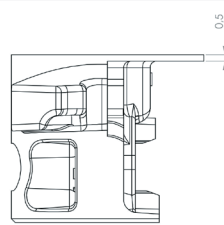

### Ø 15 MM Eccentric G&G

Art. No.	Ø, mm	L, mm	H, mm	A, mm	l, mm	Finish	Price for	Price with VAT
GG.28620.12/100	15	10,2	10,0	12	6	Raw	100 pcs.	3,93
GG.28620.16/100	15	12,4	12,2	16	8	Raw	100 pcs.	3,93
GG.28620.18/100	15	13,2	13,0	18	9	Raw	100 pcs.	4,07
GG.28620.23/100	15	17,0	16,3	23	11,5	Zinc plated	100 pcs.	5,20

### Easy-fix quick assembly dowel G&G

Art. No.	Ø, mm	TL, mm	BS, mm	Finish	Price for	Price, with VAT
GG.57272.24/100	8	34,4	19	Zinc plated	100 pcs.	6,78
GG.57272.34/100	8	44,4	29	Zinc plated	100 pcs.	6,98

### Euro-bolt G&G

Art. No.	Ø, mm	TL, mm	BS, mm	X, mm	Finish	Price for	Price, with VAT
GG.10953.34/100	7,50	42,9	30,3	10,5	Zinc plated	100 pcs.	4,38
GG.10953.34.8/100	7,50	40,9	30,3	8,5	Zinc plated	100 pcs.	5,27

### PIR'TAS EKSCENTRIKUI, SAVISRIEGIS

Art. No.	G, mm	S, mm	L, mm	Finish	Price for	Price, with VAT
GG.17165.34/100	11,0	30,3	44,4	Zinc plated	100 vnt.	6,74