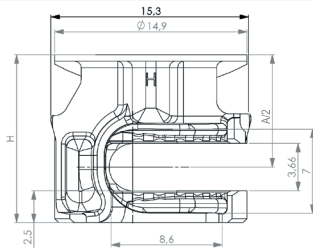

### Ø 15 MM Eccentric G&G

Art. No.	Ø, mm	L, mm	H, mm	A, mm	l, mm	Finish	Price for	Price with VAT
GG.28620.12/100	15	10,2	10,0	12	6	Raw	100 pcs.	3,93
GG.28620.16/100	15	12,4	12,2	16	8	Raw	100 pcs.	3,93
GG.28620.18/100	15	13,2	13,0	18	9	Raw	100 pcs.	4,07
GG.28620.23/100	15	17,0	16,3	23	11,5	Zinc plated	100 pcs.	5,20

### Easy-fix quick assembly dowel G&G

Art. No.	Ø, mm	TL, mm	BS, mm	Finish	Price for	Price, with VAT
GG.57272.24/100	8	34,4	19	Zinc plated	100 pcs.	6,78
GG.57272.34/100	8	44,4	29	Zinc plated	100 pcs.	6,98

### Euro-bolt G&G

Art. No.	Ø, mm	TL, mm	BS, mm	X, mm	Finish	Price for	Price, with VAT
GG.10953.34/100	7,50	42,9	30,3	10,5	Zinc plated	100 pcs.	4,38
GG.10953.34.8/100	7,50	40,9	30,3	8,5	Zinc plated	100 pcs.	5,27

### PIR'TAS EKSCENTRIKUI, SAVISRIEGIS

Art. No.	G, mm	S, mm	L, mm	Finish	Price for	Price, with VAT
GG.17165.34/100	11,0	30,3	44,4	Zinc plated	100 vnt.	6,74