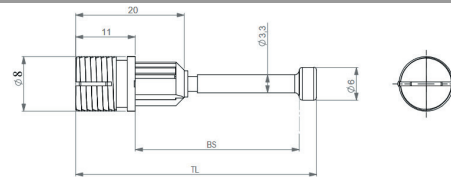

### Ø 15 MM Eccentric G&G

Art. No.	Ø, mm	L, mm	H, mm	A, mm	l, mm	Finish	Price for	Price with VAT
GG.28620.12/100	15	10,2	10,0	12	6	Raw	100 pcs.	3,93
GG.28620.16/100	15	12,4	12,2	16	8	Raw	100 pcs.	3,93
GG.28620.18/100	15	13,2	13,0	18	9	Raw	100 pcs.	4,07
GG.28620.23/100	15	17,0	16,3	23	11,5	Zinc plated	100 pcs.	5,20

### Easy-fix quick assembly dowel G&G

Art. No.	Ø, mm	TL, mm	BS, mm	Finish	Price for	Price, with VAT
GG.57272.24/100	8	34,4	19	Zinc plated	100 pcs.	6,78
GG.57272.34/100	8	44,4	29	Zinc plated	100 pcs.	6,98

### Euro-bolt G&G

Art. No.	Ø, mm	TL, mm	BS, mm	X, mm	Finish	Price for	Price, with VAT
GG.10953.34/100	7,50	42,9	30,3	10,5	Zinc plated	100 pcs.	4,38
GG.10953.34.8/100	7,50	40,9	30,3	8,5	Zinc plated	100 pcs.	5,27

### PIR'TAS EKSCENTRIKUI, SAVISRIEGIS

Art. No.	G, mm	S, mm	L, mm	Finish	Price for	Price, with VAT
GG.17165.34/100	11,0	30,3	44,4	Zinc plated	100 vnt.	6,74