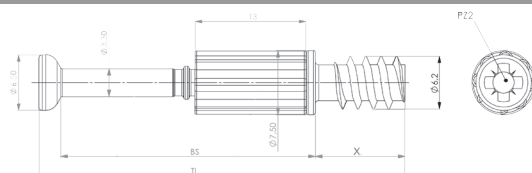

### Ø 15 MM Eccentric G&G

Art. No.	Ø, mm	L, mm	H, mm	A, mm	l, mm	Finish	Price for	Price with VAT
GG.28620.12/100	15	10,2	10,0	12	6	Raw	100 pcs.	3,93
GG.28620.16/100	15	12,4	12,2	16	8	Raw	100 pcs.	3,93
GG.28620.18/100	15	13,2	13,0	18	9	Raw	100 pcs.	4,07
GG.28620.23/100	15	17,0	16,3	23	11,5	Zinc plated	100 pcs.	5,20

### Easy-fix quick assembly dowel G&G

Art. No.	Ø, mm	TL, mm	BS, mm	Finish	Price for	Price, with VAT
GG.57272.24/100	8	34,4	19	Zinc plated	100 pcs.	6,78
GG.57272.34/100	8	44,4	29	Zinc plated	100 pcs.	6,98

### Euro-bolt G&G

Art. No.	Ø, mm	TL, mm	BS, mm	X, mm	Finish	Price for	Price, with VAT
GG.10953.34/100	7,50	42,9	30,3	10,5	Zinc plated	100 pcs.	4,38
GG.10953.34.8/100	7,50	40,9	30,3	8,5	Zinc plated	100 pcs.	5,27

### PIR'TAS EKSCENTRIKUI, SAVISRIEGIS

Art. No.	G, mm	S, mm	L, mm	Finish	Price for	Price, with VAT
GG.17165.34/100	11,0	30,3	44,4	Zinc plated	100 vnt.	6,74