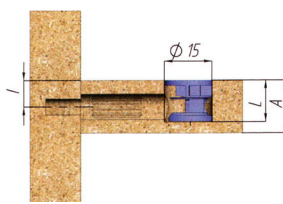

### Ø 15 MM Eccentric G&G

Art. No.	Ø, mm	L, mm	H, mm	A, mm	l, mm	Finish	Price for	Price with VAT
GG.28620.12/100	15	10,2	10,0	12	6	Raw	100 pcs.	3,93
GG.28620.16/100	15	12,4	12,2	16	8	Raw	100 pcs.	3,93
GG.28620.18/100	15	13,2	13,0	18	9	Raw	100 pcs.	4,07
GG.28620.23/100	15	17,0	16,3	23	11,5	Zinc plated	100 pcs.	5,20

### Easy-fix quick assembly dowel G&G

Art. No.	Ø, mm	TL, mm	BS, mm	Finish	Price for	Price, with VAT
GG.57272.24/100	8	34,4	19	Zinc plated	100 pcs.	6,78
GG.57272.34/100	8	44,4	29	Zinc plated	100 pcs.	6,98

### Euro-bolt G&G

Art. No.	Ø, mm	TL, mm	BS, mm	X, mm	Finish	Price for	Price, with VAT
GG.10953.34/100	7,50	42,9	30,3	10,5	Zinc plated	100 pcs.	4,38
GG.10953.34.8/100	7,50	40,9	30,3	8,5	Zinc plated	100 pcs.	5,27

### PIR'TAS EKSCENTRIKUI, SAVISRIEGIS

Art. No.	G, mm	S, mm	L, mm	Finish	Price for	Price, with VAT
GG.17165.34/100	11,0	30,3	44,4	Zinc plated	100 vnt.	6,74