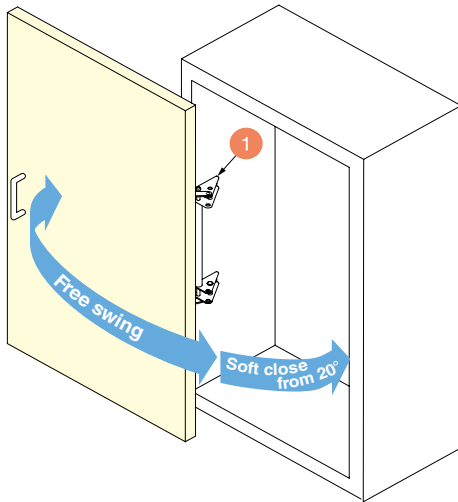

MONOFLAT FAD (FOR SMALL SIZE CABINET)

FAD-5

MonoFlat FAD®

Door Width	270-350 mm
Door Height	260-650 mm
Door Thickness	15-20 mm
Door Weight	Max. 5 kg/Door

Features

- Lateral swinging system for smaller cabinets with an overlay installation.
- Smaller opening radius than swing open doors. Does not get in the way after being opened.
- Doors close gently and quietly.
- 3way adjustment post-installation: vertical(±3mm), horizontal(±2.5mm), parallel (5°).
- Great solution for kitchen, bathroom and laundry room cabinets.
- Various types of installations: Can be used on single or double doors.

Hinge Dimensions

Parts Set (Per Door)

Necessary Parts

Item Code	Item Name
250-016-605	FAD-5

Parts Included

No.	Qty	Part Name	Drawing	Description	No.	Qty	Part Name	Drawing	Description
1	1 pc	Hinge Body		As above. • Material Aluminium Alloy /Polyacetal(POM) /Steel • Finish Anodized Silver /Grey/Nickel	2	2 pcs	Mounting Plate		Item Code : 160-070-041 Part Name : 230-P4W-32T • Material Steel • Finish Nickel