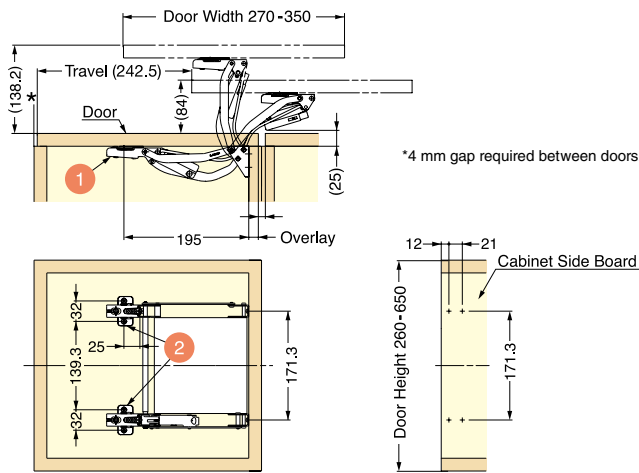

MONOFLAT FAD (FOR SMALL SIZE CABINET)

FAD-5

MonoFlat FAD®

Door Width	270-350 mm
Door Height	260-650 mm
Door Thickness	15-20 mm
Door Weight	Max. 5 kg/Door

Features

- Lateral swinging system for smaller cabinets with an overlay installation.
- Smaller opening radius than swing open doors. Does not get in the way after being opened.
- Doors close gently and quietly.
- 3way adjustment post-installation: vertical(±3mm), horizontal(±2.5mm), parallel (5°).
- Great solution for kitchen, bathroom and laundry room cabinets.
- Various types of installations: Can be used on single or double doors.

Hinge Dimensions

Parts Set (Per Door)

Necessary Parts

Item Code	Item Name
250-016-605	FAD-5

Parts Included

No.	Qty	Part Name	Drawing	Description	No.	Qty	Part Name	Drawing	Description
1	1 pc	Hinge Body		As above. • Material Aluminium Alloy /Polyacetal(POM) /Steel • Finish Anodized Silver /Grey/Nickel	2	2 pcs	Mounting Plate		Item Code : 160-070-041 Part Name : 230-P4W-32T • Material Steel • Finish Nickel