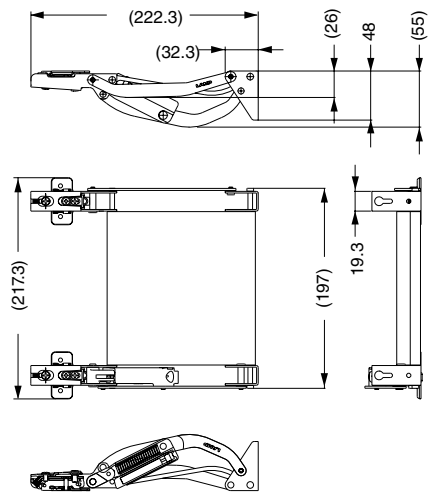

MONOFLAT FAD (FOR SMALL SIZE CABINET)

FAD-5

MonoFlat FAD®

Door Width	270-350 mm
Door Height	260-650 mm
Door Thickness	15-20 mm
Door Weight	Max. 5 kg/Door

Features

- Lateral swinging system for smaller cabinets with an overlay installation.
- Smaller opening radius than swing open doors. Does not get in the way after being opened.
- Doors close gently and quietly.
- 3way adjustment post-installation: vertical(±3mm), horizontal(±2.5mm), parallel (5°).
- Great solution for kitchen, bathroom and laundry room cabinets.
- Various types of installations: Can be used on single or double doors.

Hinge Dimensions

Parts Set (Per Door)

Necessary Parts

Item Code	Item Name
250-016-605	FAD-5

Parts Included

No.	Qty	Part Name	Drawing	Description	No.	Qty	Part Name	Drawing	Description
1	1 pc	Hinge Body		As above. • Material Aluminium Alloy /Polyacetal(POM) /Steel • Finish Anodized Silver /Grey/Nickel	2	2 pcs	Mounting Plate		Item Code : 160-070-041 Part Name : 230-P4W-32T • Material Steel • Finish Nickel